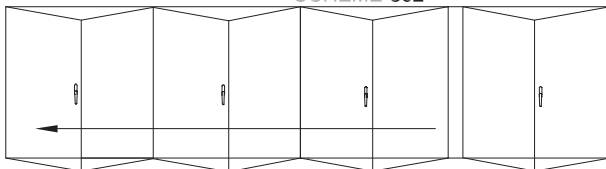

# CORTIZO BIFOLD DOORS PLUS CONFIGURATIONS

OPEN IN

OPEN IN

7 x

SCHEME 770

SCHEME 761

SCHEME 752

SCHEME 743

8 x

SCHEME 871

SCHEME 862

SCHEME 853

SCHEME 844

OPEN IN

OPEN IN

11 x

10 x

SCHEME 1073

SCHEME 1064

SCHEME 1055

OPEN OUT

OPEN OUT

90 ° CORNER OPENING

FIXED LIGHTS